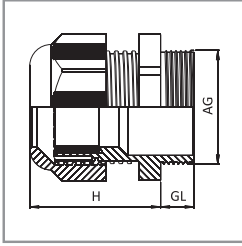

ORTAC PLASTIC CABLE GLANDS SERIES

TECHNICAL DETAILS

Material

Cap nut	: Polyamide PA6 V2
Sealing ring	: TPV special seal for dust resistance
Gland body	: Polyamide PA6 V2
Connection thread	: Metric (EN60423)/PG (DIN 40430)
Protection class	: IP68 - 5 bar
Temperature range	: -40 °C +80 °C +150 °C (short term)

Properties

Dust resistance with special seal
Antivibration protection
UV resistance
Easy to assemble
Halogen free

POLYAMIDE CABLE GLANDS CLOSED SEAL

ETANJ RAKOR V0 - UL94

Hammaddesi	: Polyamid PA6 V2
Renk	: RAL 7001 (Gri) : RAL 7035 (Açık Gri) : RAL 9005 (Siyah)
Bağlantı dişi M	: EN 60423
Bağlantı dişi PG	: DIN 40430
Koruma sınıfı	: IP68 5 bar
Süreklili ısıya direnci	: -40 °C + 100 °C
Kısa süreli ısıya direnci	: +150 °C
Conta	: Termoplastik vulkanize TPV

METRIC/PG THREAD CABLE GLANDS

AG Thread	Gray Code ■ RAL 7001	L. Gray Code ■ RAL 7035	Black Code ■ RAL 9005	H mm	GL mm	mm	mm
M 12 x 1,5	KMRG 01	KMRL 01	KMRB 01	24	8	15	3 - 6,5
M 16 x 1,5	KMRG 02	KMRL 02	KMRB 02	28	8	19	4 - 8
M 16 x 1,5	KMRG 03	KMRL 03	KMRB 03	29	10	22	5 - 10
M 20 x 1,5	KMRG 04	KMRL 04	KMRB 04	29	10	24	6 - 12
M 20 x 1,5	KMRG 05	KMRL 05	KMRB 05	33	10	27	10 - 14
M 25 x 1,5	KMRG 06	KMRL 06	KMRB 06	38	10	33	13 - 18
M 32 x 1,5	KMRG 07	KMRL 07	KMRB 07	41	10	42	18 - 25
M 40 x 1,5	KMRG 08	KMRL 08	KMRB 08	51	10	53	22 - 32
M 50 x 1,5	KMRG 09	KMRL 09	KMRB 09	53	18	60	30 - 38
M 63 x 1,5	KMRG 10	KMRL 10	KMRB 10	55	18	70	34 - 44
PG 7	KRG 01	KRL 01	KRB 01	24	8	15	3 - 6,5
PG 9	KRG 02	KRL 02	KRB 02	28	8	19	4 - 8
PG 11	KRG 03	KRL 03	KRB 03	29	8	22	5 - 10
PG 13,5	KRG 04	KRL 04	KRB 04	29	9	24	6 - 12
PG 16	KRG 05	KRL 05	KRB 05	33	9	27	10 - 14
PG 21	KRG 06	KRL 06	KRB 06	38	11	33	13 - 18
PG 29	KRG 07	KRL 07	KRB 07	41	11	42	18 - 25
PG 36	KRG 08	KRL 08	KRB 08	51	13	53	22 - 32
PG 42	KRG 09	KRL 09	KRB 09	53	13	60	30 - 38
PG 48	KRG 10	KRL 10	KRB 10	55	14	65	34 - 44

PRODUCT RANGE OVERVIEW

IP 68

Halogen free

* Long thread cable glands are also available.