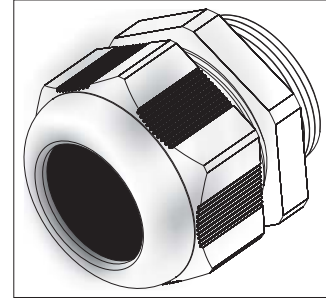

## ORTAC PLASTIC CABLE GLANDS SERIES

### TECHNICAL DETAILS

#### Material

Cap nut	: Polyamide PA6 V2
Sealing ring	: TPV special seal for dust resistance
Gland body	: Polyamide PA6 V2
Connection thread	: Metric (EN60423)/PG (DIN 40430)
Protection class	: IP68 - 5 bar
Temperature range	: -40 °C +80 °C +150 °C (short term)

## POLYAMIDE CABLE GLANDS CLOSED SEAL